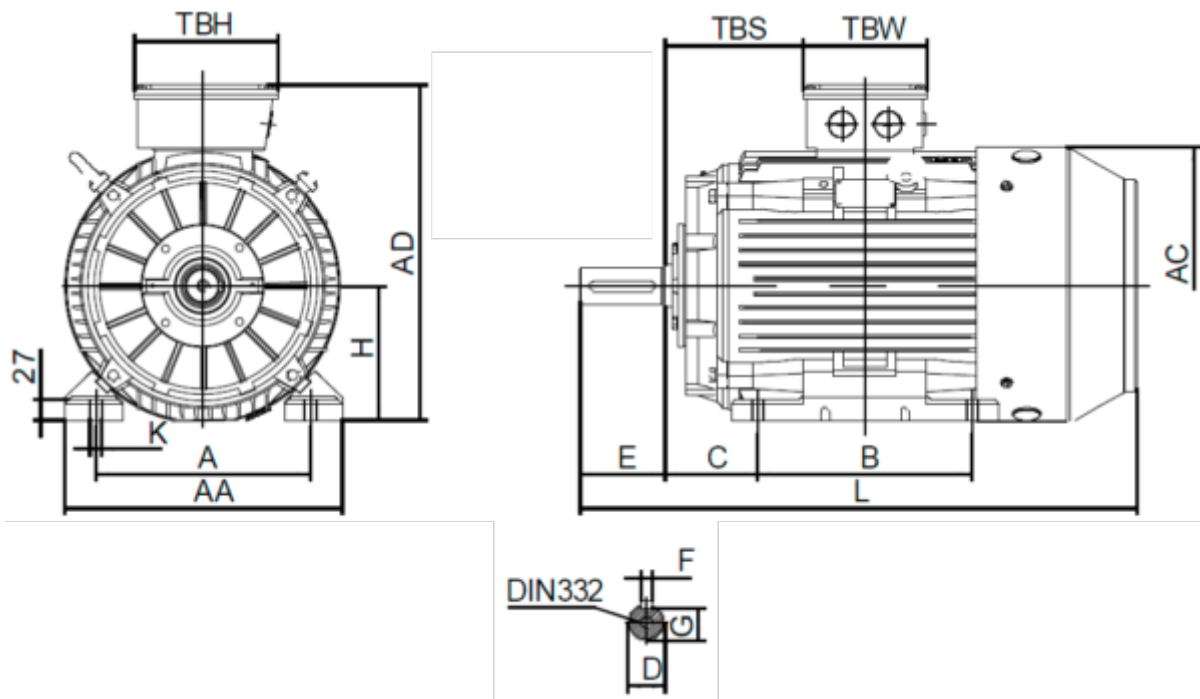

Data Sheet

Article number: 250301500422

Description: Kleedrive T3C 160L-4 15.0KW 1400 rpm
3x400/690V 50HZ IP55 B3 Eff=92,1%

Measures

A = 254	F = 12	TBW = 162
AA = 316	G = 37	
AC = Ø313	H = 160	
AD = 404	HD = 244	
B = 254	K = Ø15	
C = 108	L = 650	
D = Ø42	TBH = 187	
E = 110	TBS = 91	